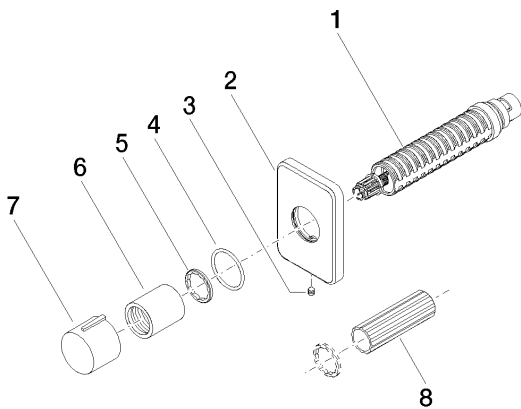

## Required article

NO IMAGE

AVAILABLE

35 607 970-90 0010  
Rough for volume control 1/2"

Bathtub - LULU  
 Volume Control clockwise-closing 1/2" - polished chrome  
 Article number: 36 607 710-00

Spare parts list

Number	Item Number	Designation	Number of units
1	90 90 03 143 00 90	top	1
2	09 27 71 029-00	rosette	1
3	09 31 11 007 90	pin	1
4	09 14 10 063 90	seal	1
5	09 16 01 025 90	ring	1
6	09 21 02 070-00	cover	1
7	09 20 97 030-00	handle	1
8	09 30 09 010 90	key	1