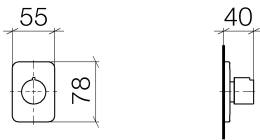

Bathtub - LULU  
Volume Control clockwise-closing 1/2" - polished chrome  
Article number: 36 607 710-00

- Flange 3-1/8" x 2-1/8"
- Ceramic disc cartridge

polished chrome

Accessory is required for this item.

## Dimensional drawing

All dimensions in mm / inch = mm x 0,0394

Bathtub - LULU

Volume Control clockwise-closing 1/2" - polished chrome

Article number: 36 607 710-00

Bathtub - LULU  
Volume Control clockwise-closing 1/2" - polished chrome  
Article number: 36 607 710-00

## Required article

NO IMAGE

AVAILABLE

35 607 970-90 0010  
Rough for volume control 1/2"

Bathtub - LULU  
 Volume Control clockwise-closing 1/2" - polished chrome  
 Article number: 36 607 710-00

Spare parts list

Number	Item Number	Designation	Number of units
1	90 90 03 143 00 90	top	1
2	09 27 71 029-00	rosette	1
3	09 31 11 007 90	pin	1
4	09 14 10 063 90	seal	1
5	09 16 01 025 90	ring	1
6	09 21 02 070-00	cover	1
7	09 20 97 030-00	handle	1
8	09 30 09 010 90	key	1